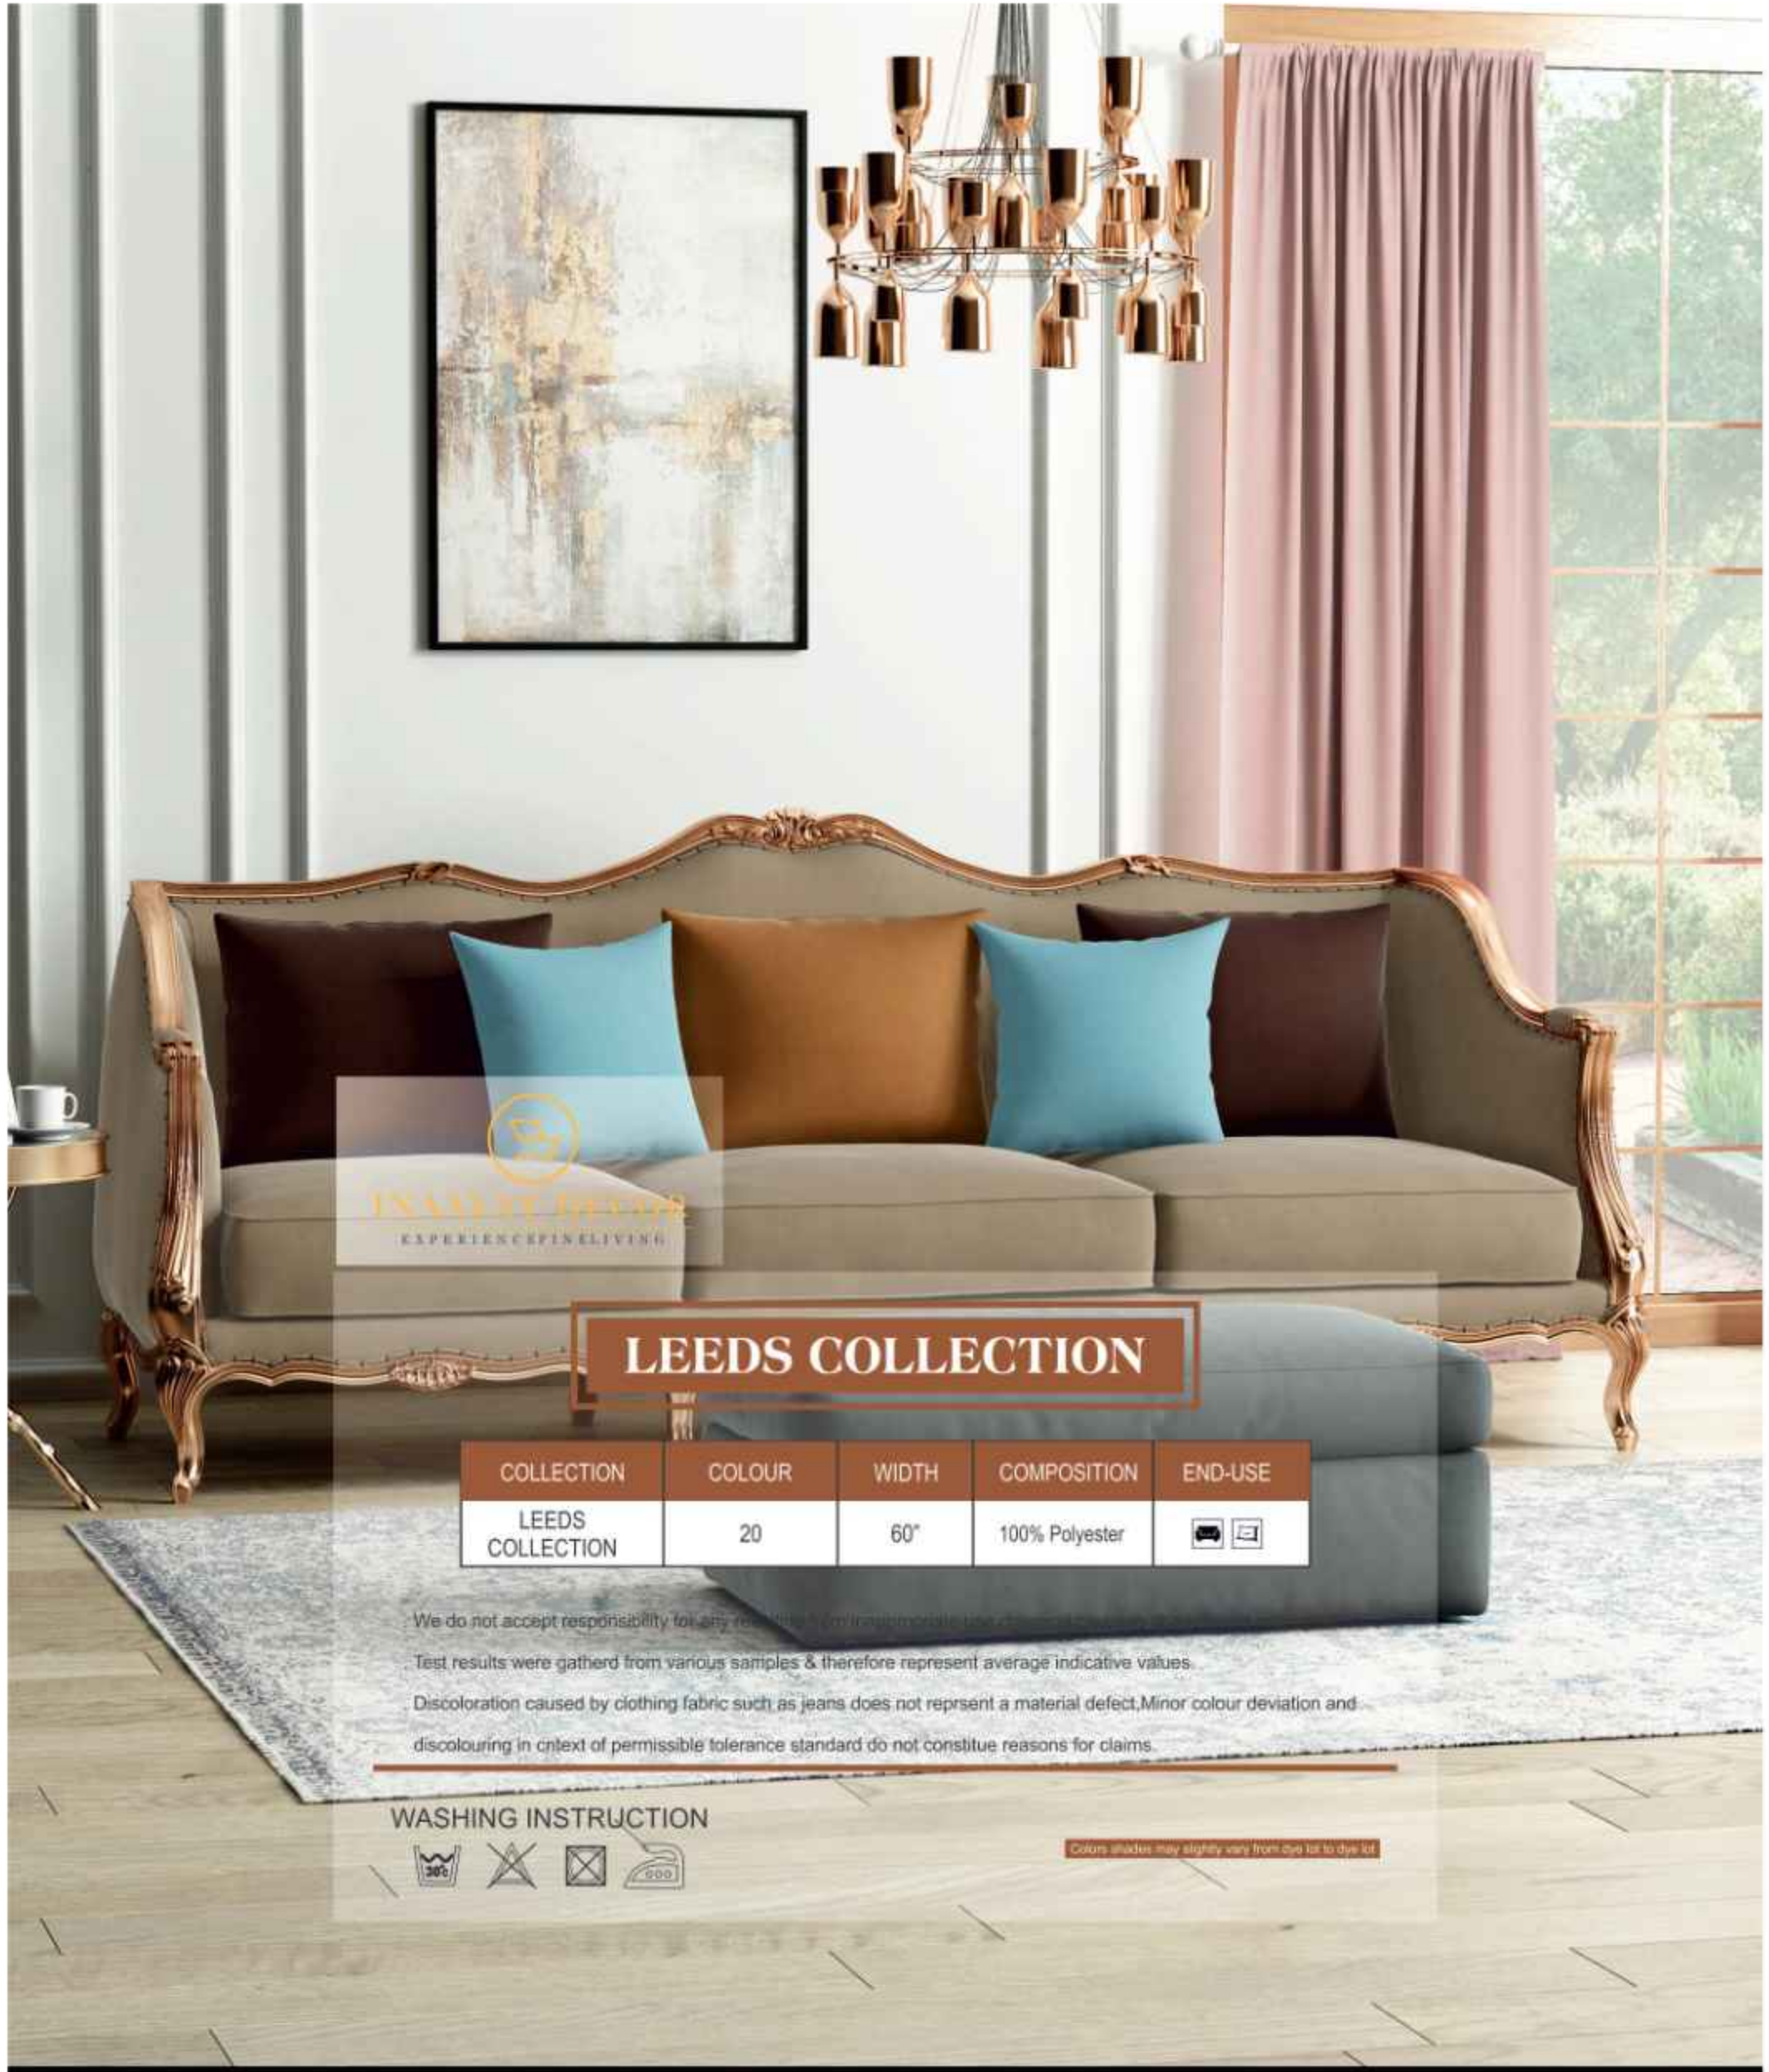

INAAT TEXTILES
EXPERIENCE FINELIVING

LEEDS COLLECTION

COLLECTION	COLOUR	WIDTH	COMPOSITION	END-USE
LEEDS COLLECTION	20	60"	100% Polyester	

We do not accept responsibility for any results that are inconsistent with the test results.
Test results were gathered from various samples & therefore represent average indicative values.
Discoloration caused by clothing fabric such as jeans does not represent a material defect. Minor colour deviation and discolouring in context of permissible tolerance standard do not constitute reasons for claims.

WASHING INSTRUCTION

Colors shades may slightly vary from dye lot to dye lot