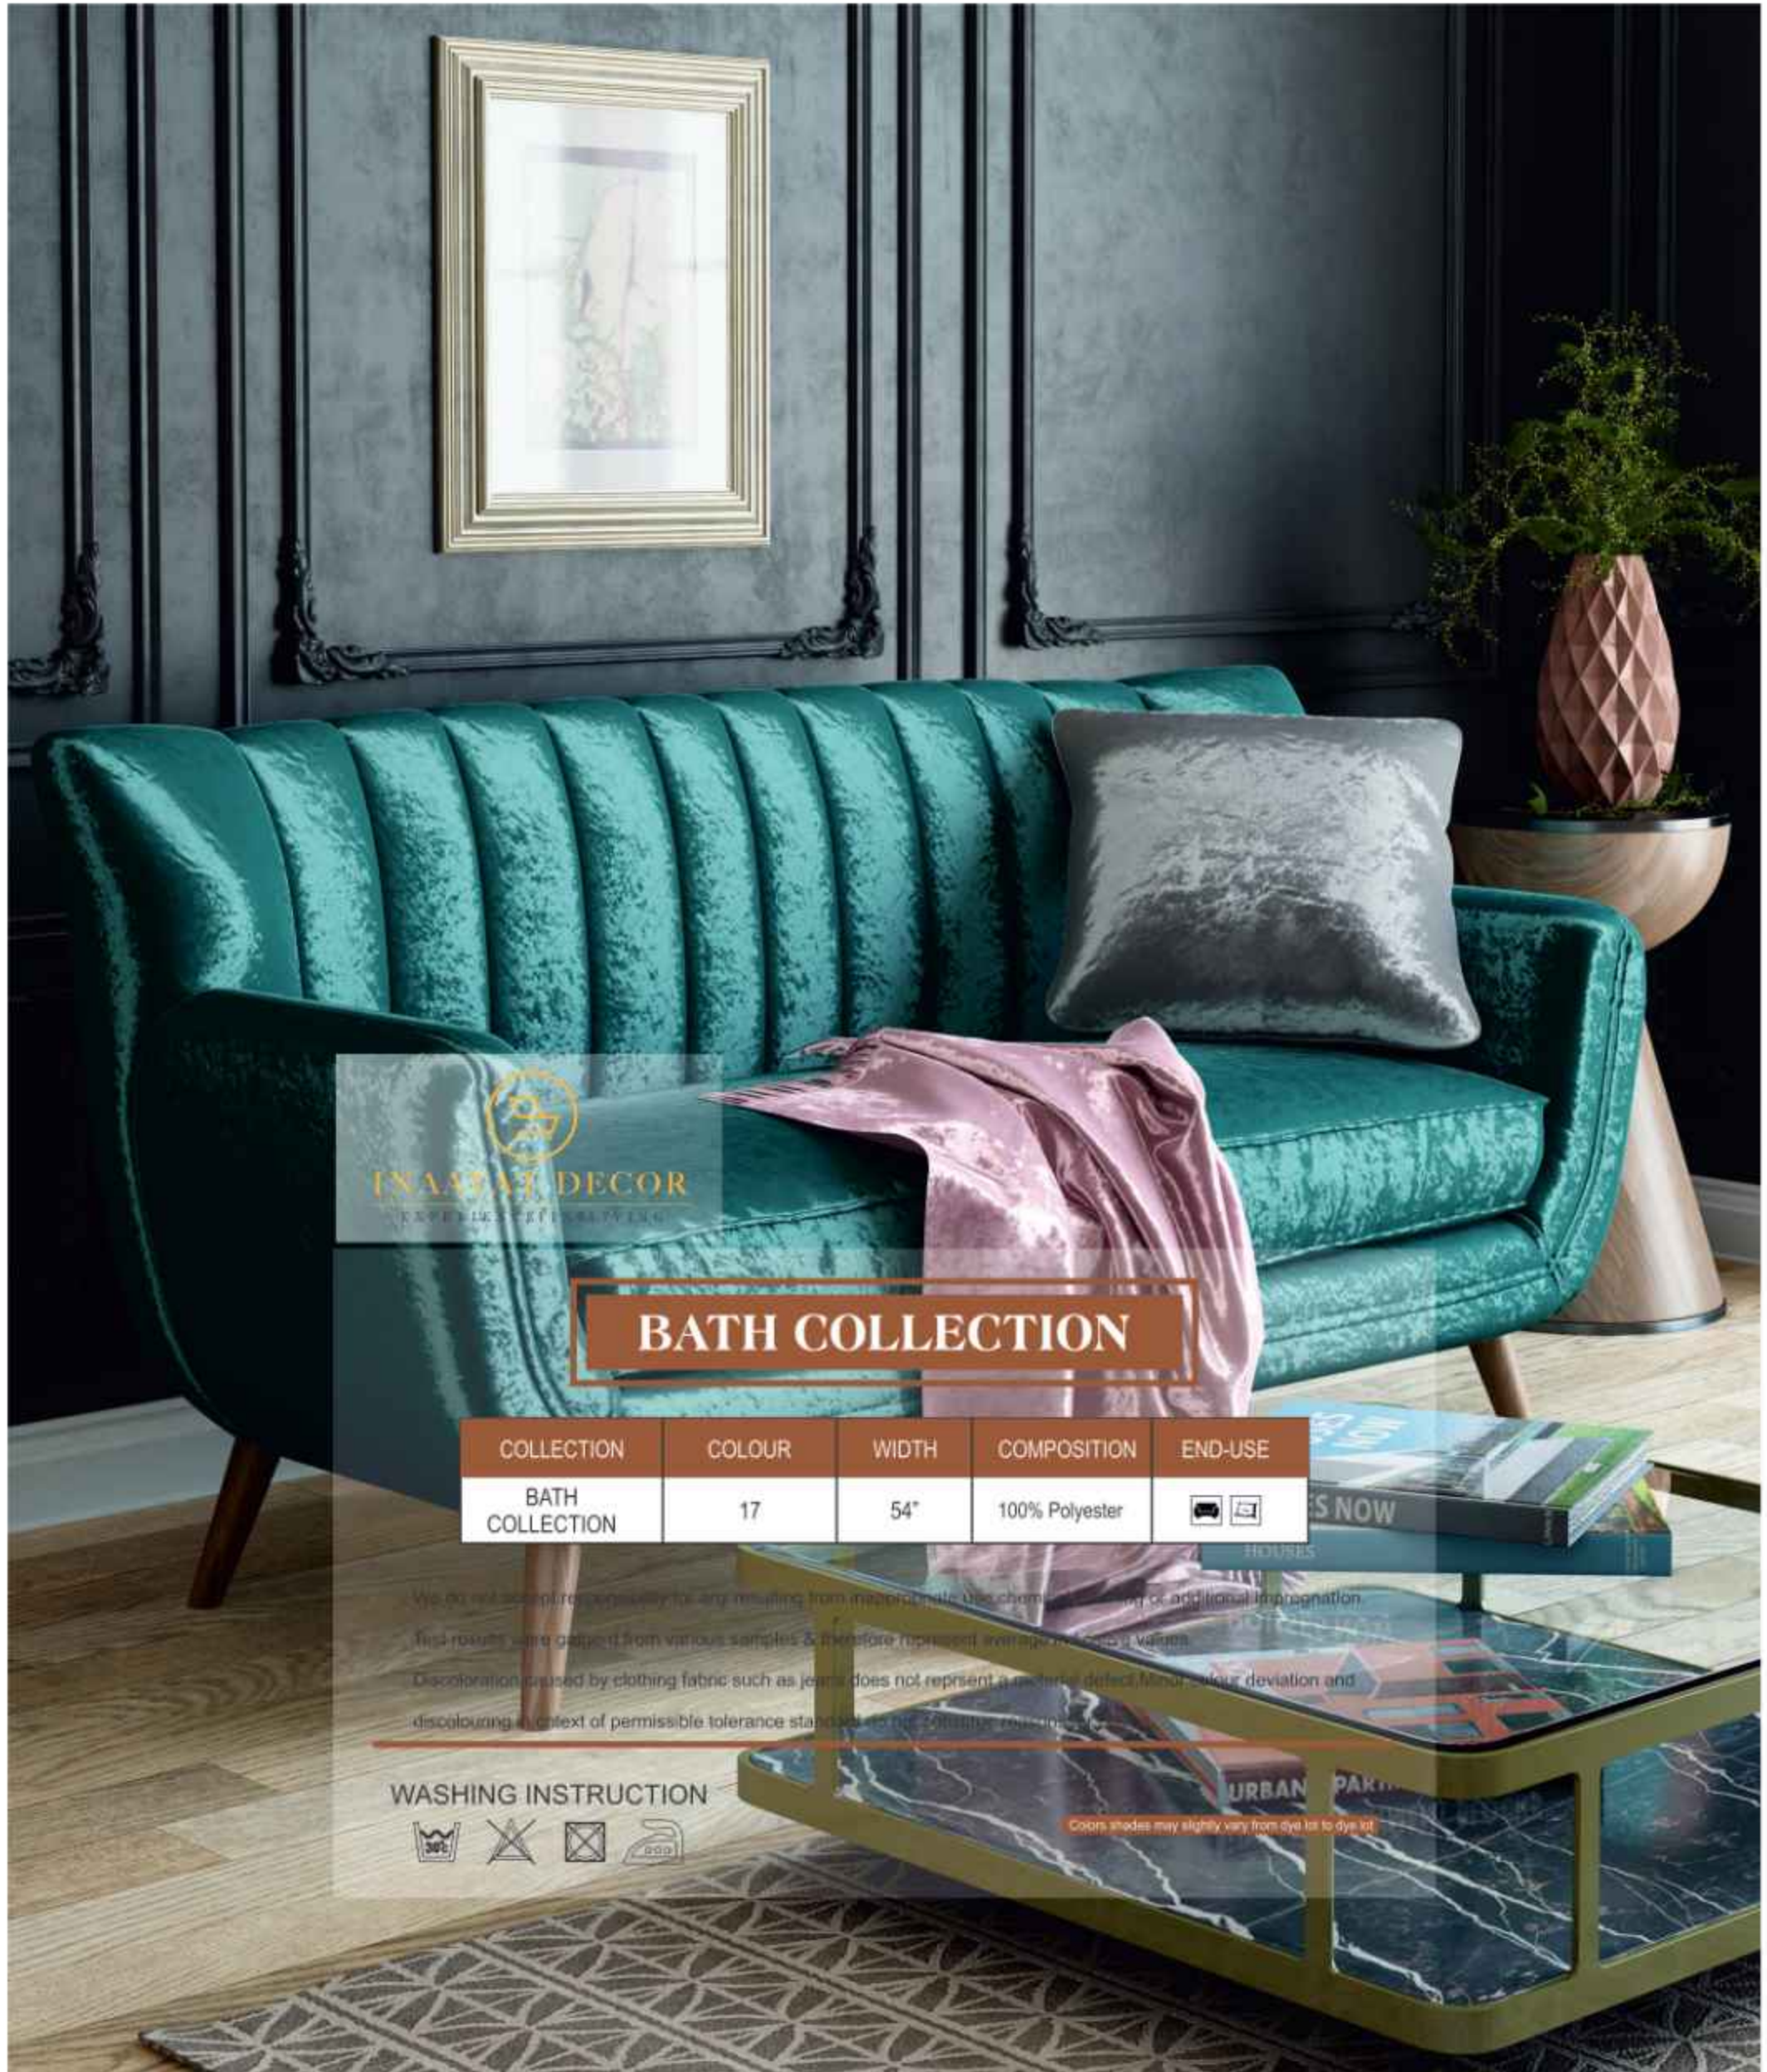

INAAT DECOR
KAYI LER KENTRERLERI A.S.

BATH COLLECTION

COLLECTION	COLOUR	WIDTH	COMPOSITION	END-USE
BATH COLLECTION	17	54"	100% Polyester	

We do not accept responsibility for any resulting from inappropriate use, chemical treatment or additional impregnation. Test results were gathered from various samples & therefore represent average results. Discoloration caused by clothing fabric such as jeans does not represent a technical defect. Minor colour deviation and discolouring in context of permissible tolerance standards are not quality deficiencies.

WASHING INSTRUCTION

Colors shades may slightly vary from dye lot to dye lot.