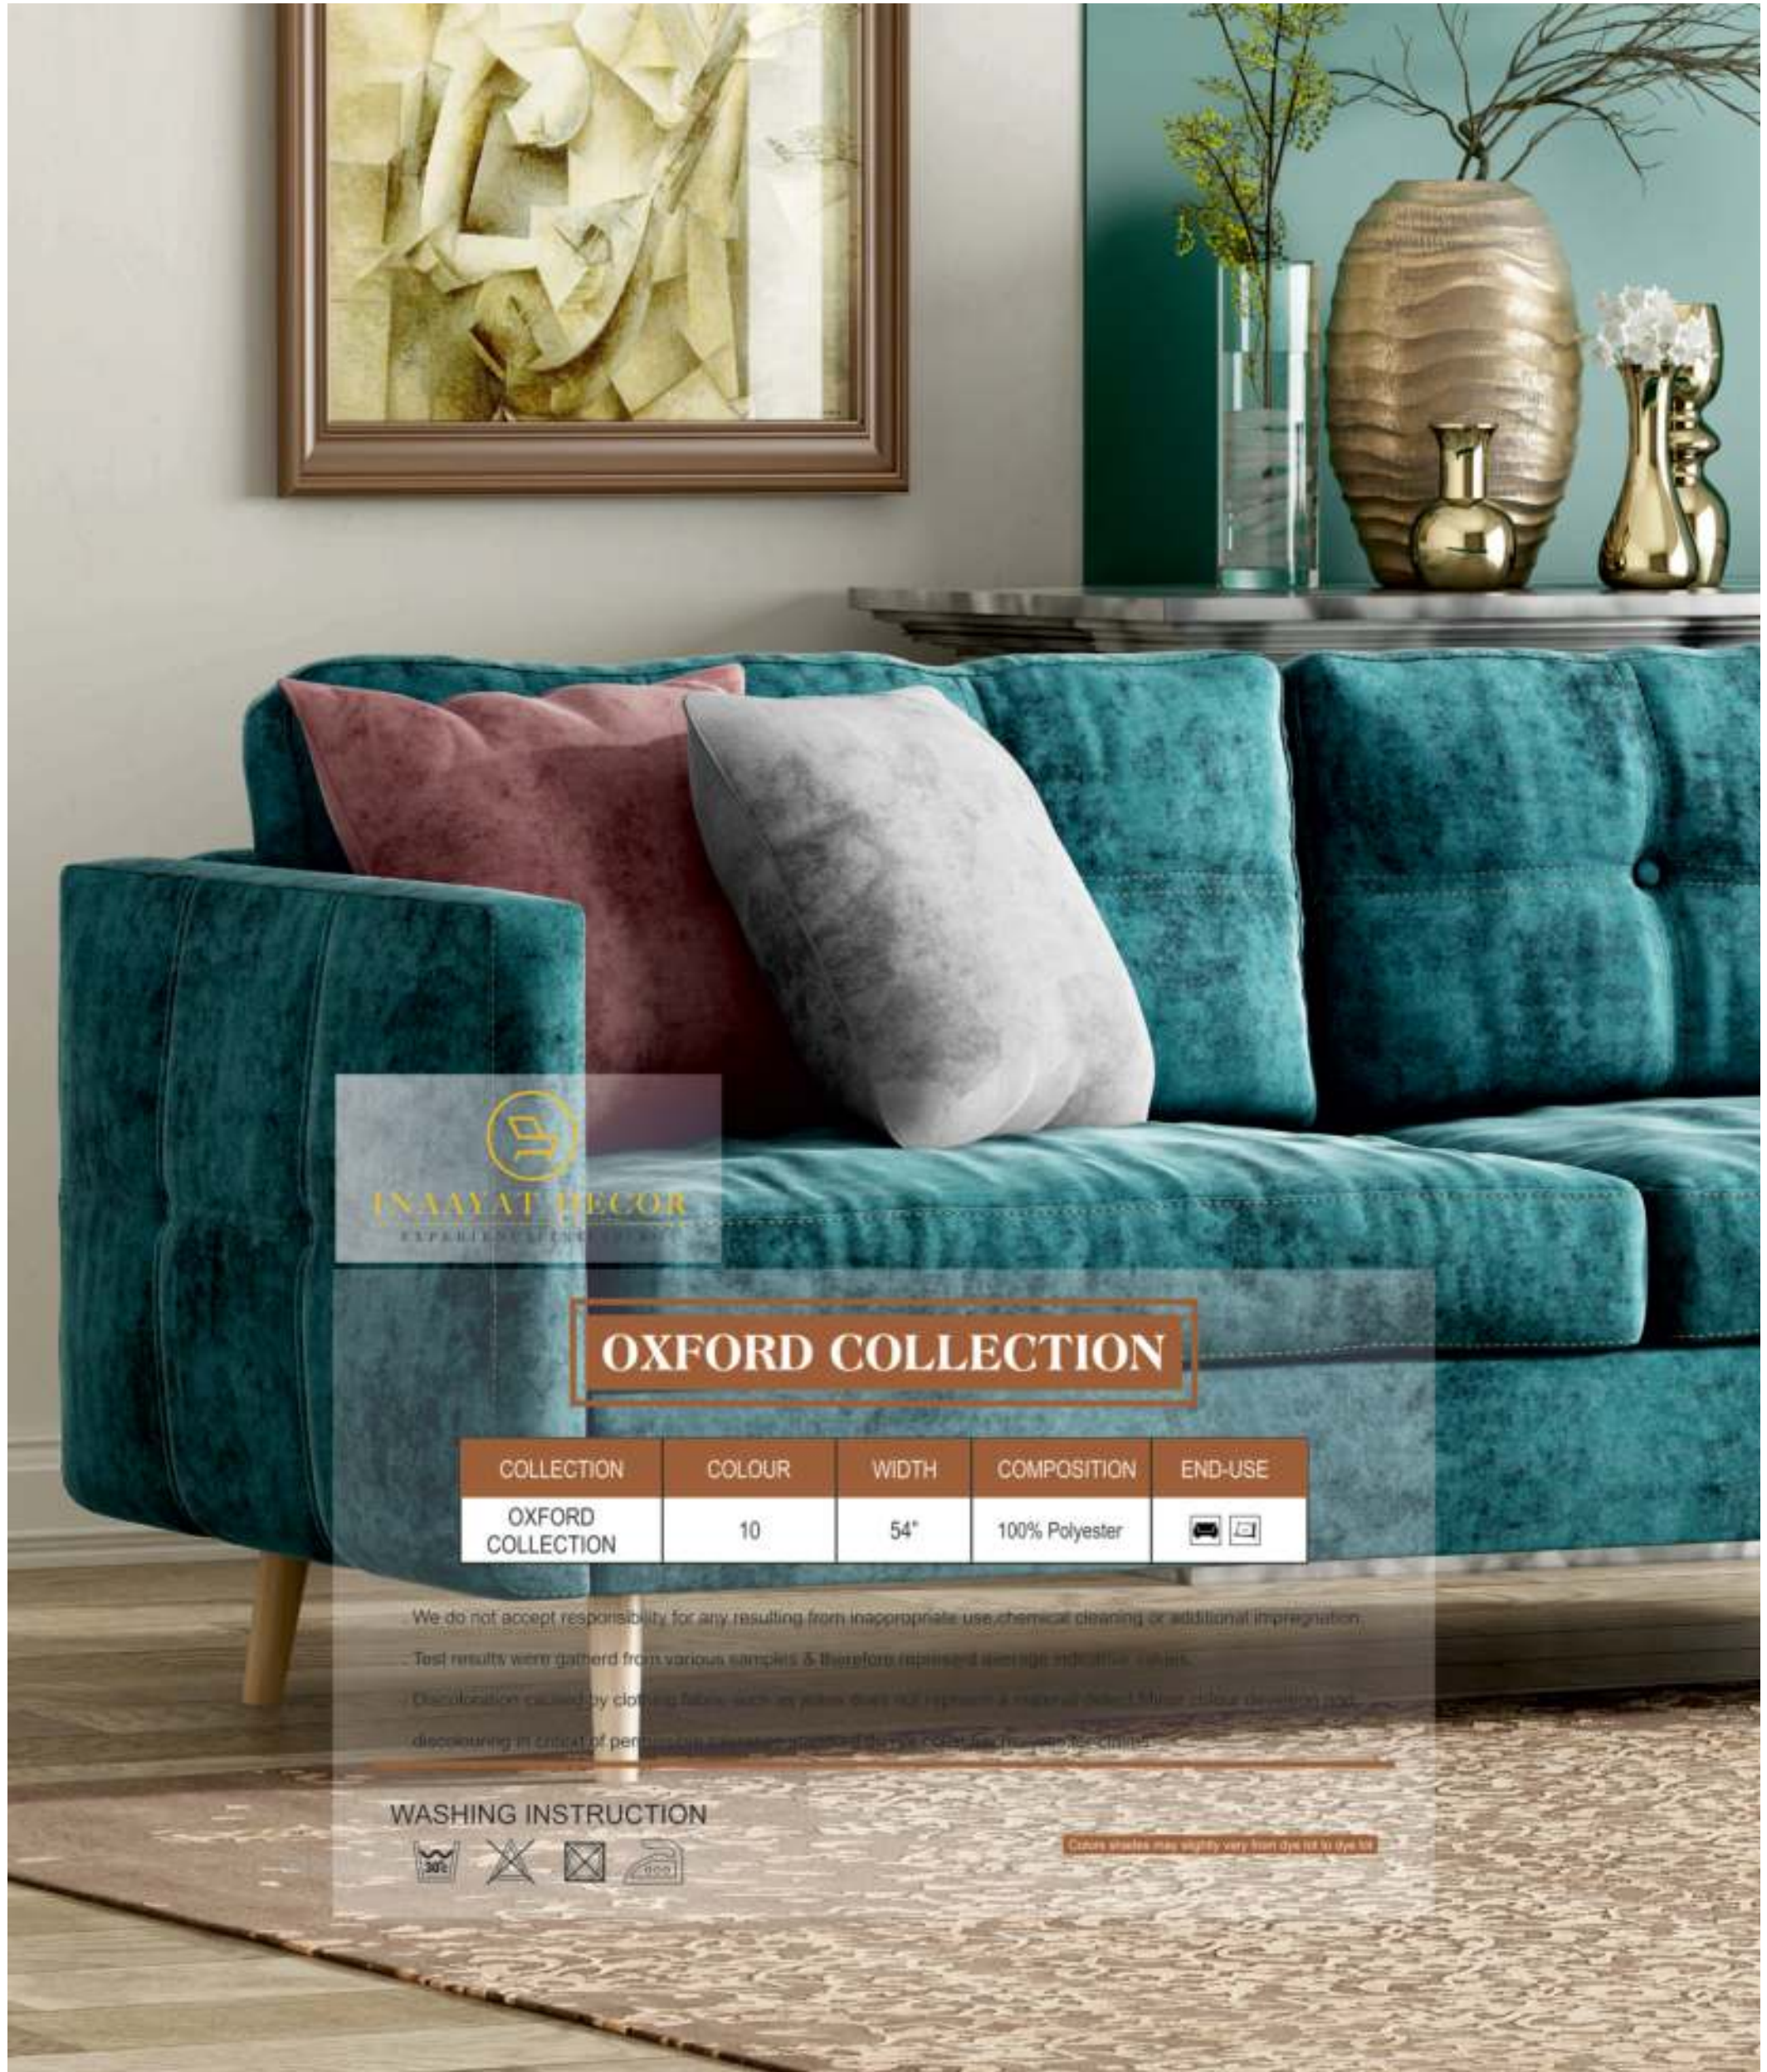

OXFORD COLLECTION

COLLECTION	COLOUR	WIDTH	COMPOSITION	END-USE
OXFORD COLLECTION	10	54"	100% Polyester	

We do not accept responsibility for any resulting from inappropriate use, chemical cleaning or additional impregnation.
Test results were gathered from various samples & therefore represent average indicative values.
Discoloration caused by clothing fibres such as jeans does not represent a major defect. Minor colour deviations and
discoloring in critical of performance, average quality and service conditions are permitted.

WASHING INSTRUCTION

Colors shades may slightly vary from dye lot to dye lot