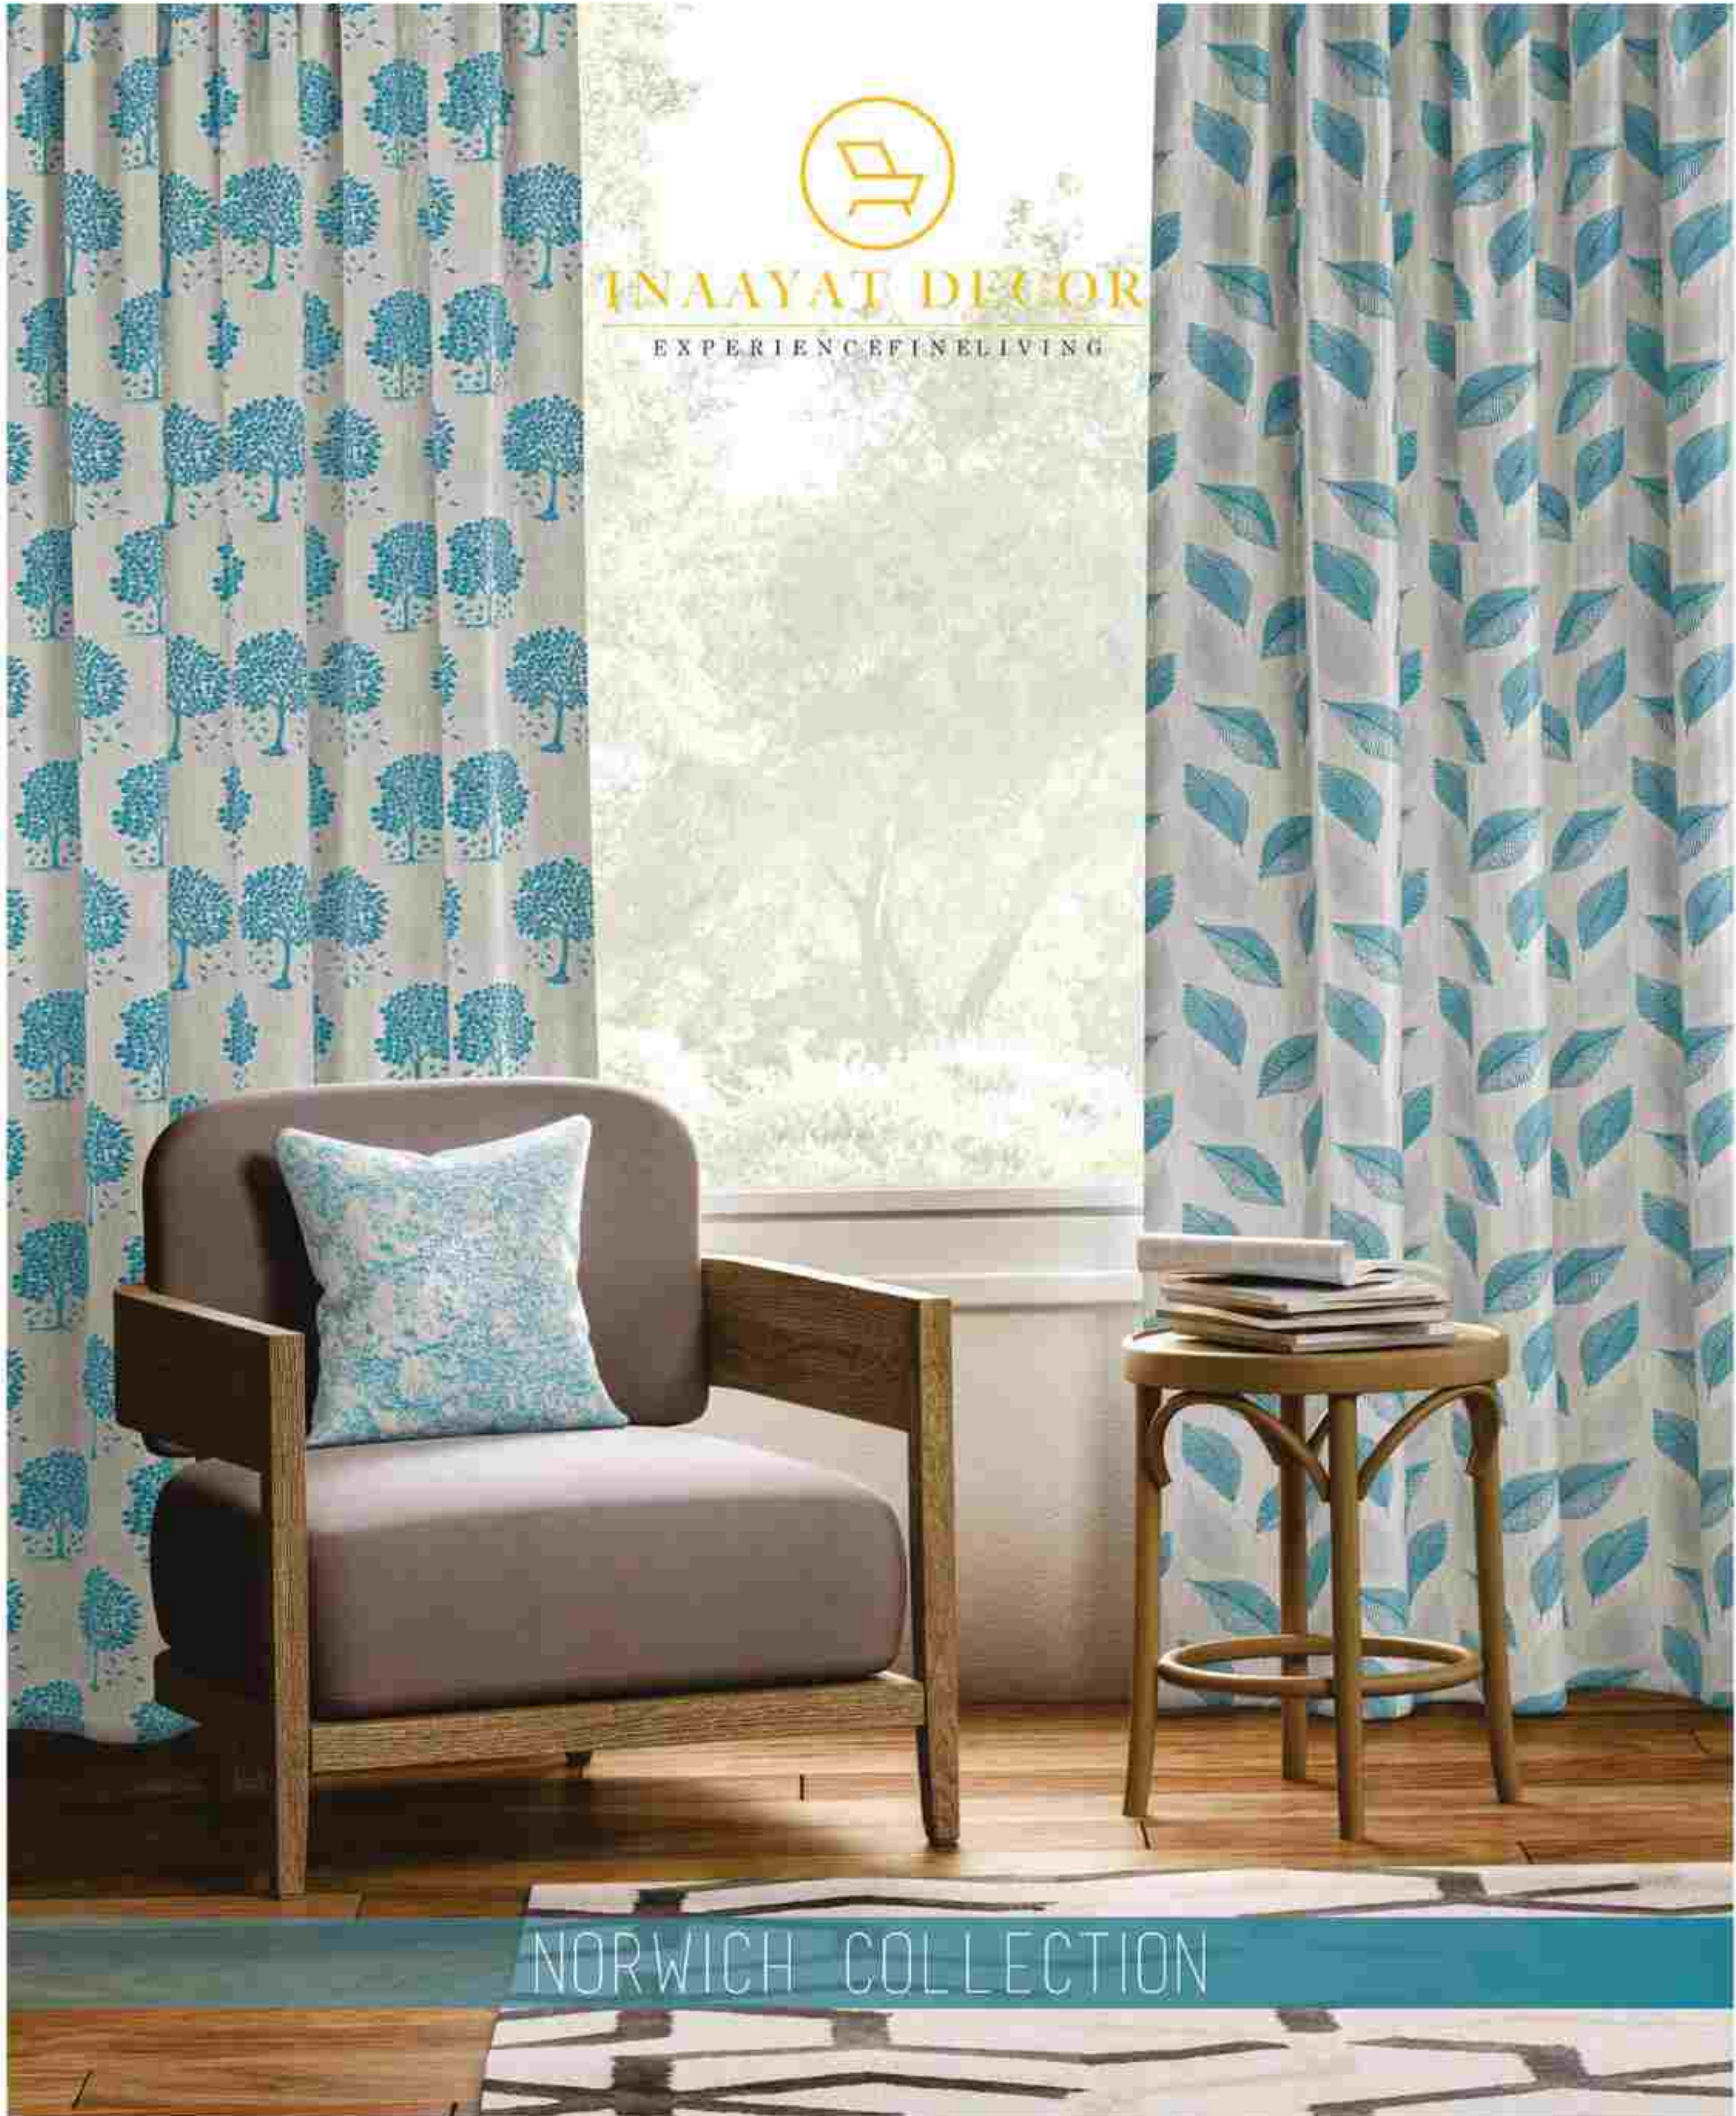

INAAYAT DECOR

EXPERIENCE FINELIVING

NORWICH COLLECTION

INAAYAT DECOR
EXPERIENCE FINE LIVING

NORWICH COLLECTION

COLLECTION : NORWICH

WIDTH : 48" Inches (Aprox)

COMPOSITION : 100% Polyester

Suitable For Curtain , Cushion

Colour shade may vary from dye lot to dye lot

SERIAL No : 01

INAAYAT DECOR

EXPERIENCE FINE LIVING

COLLECTION : NORWICH

WIDTH : 48" Inches (Aprox)

COMPOSITION : 100% Polyester