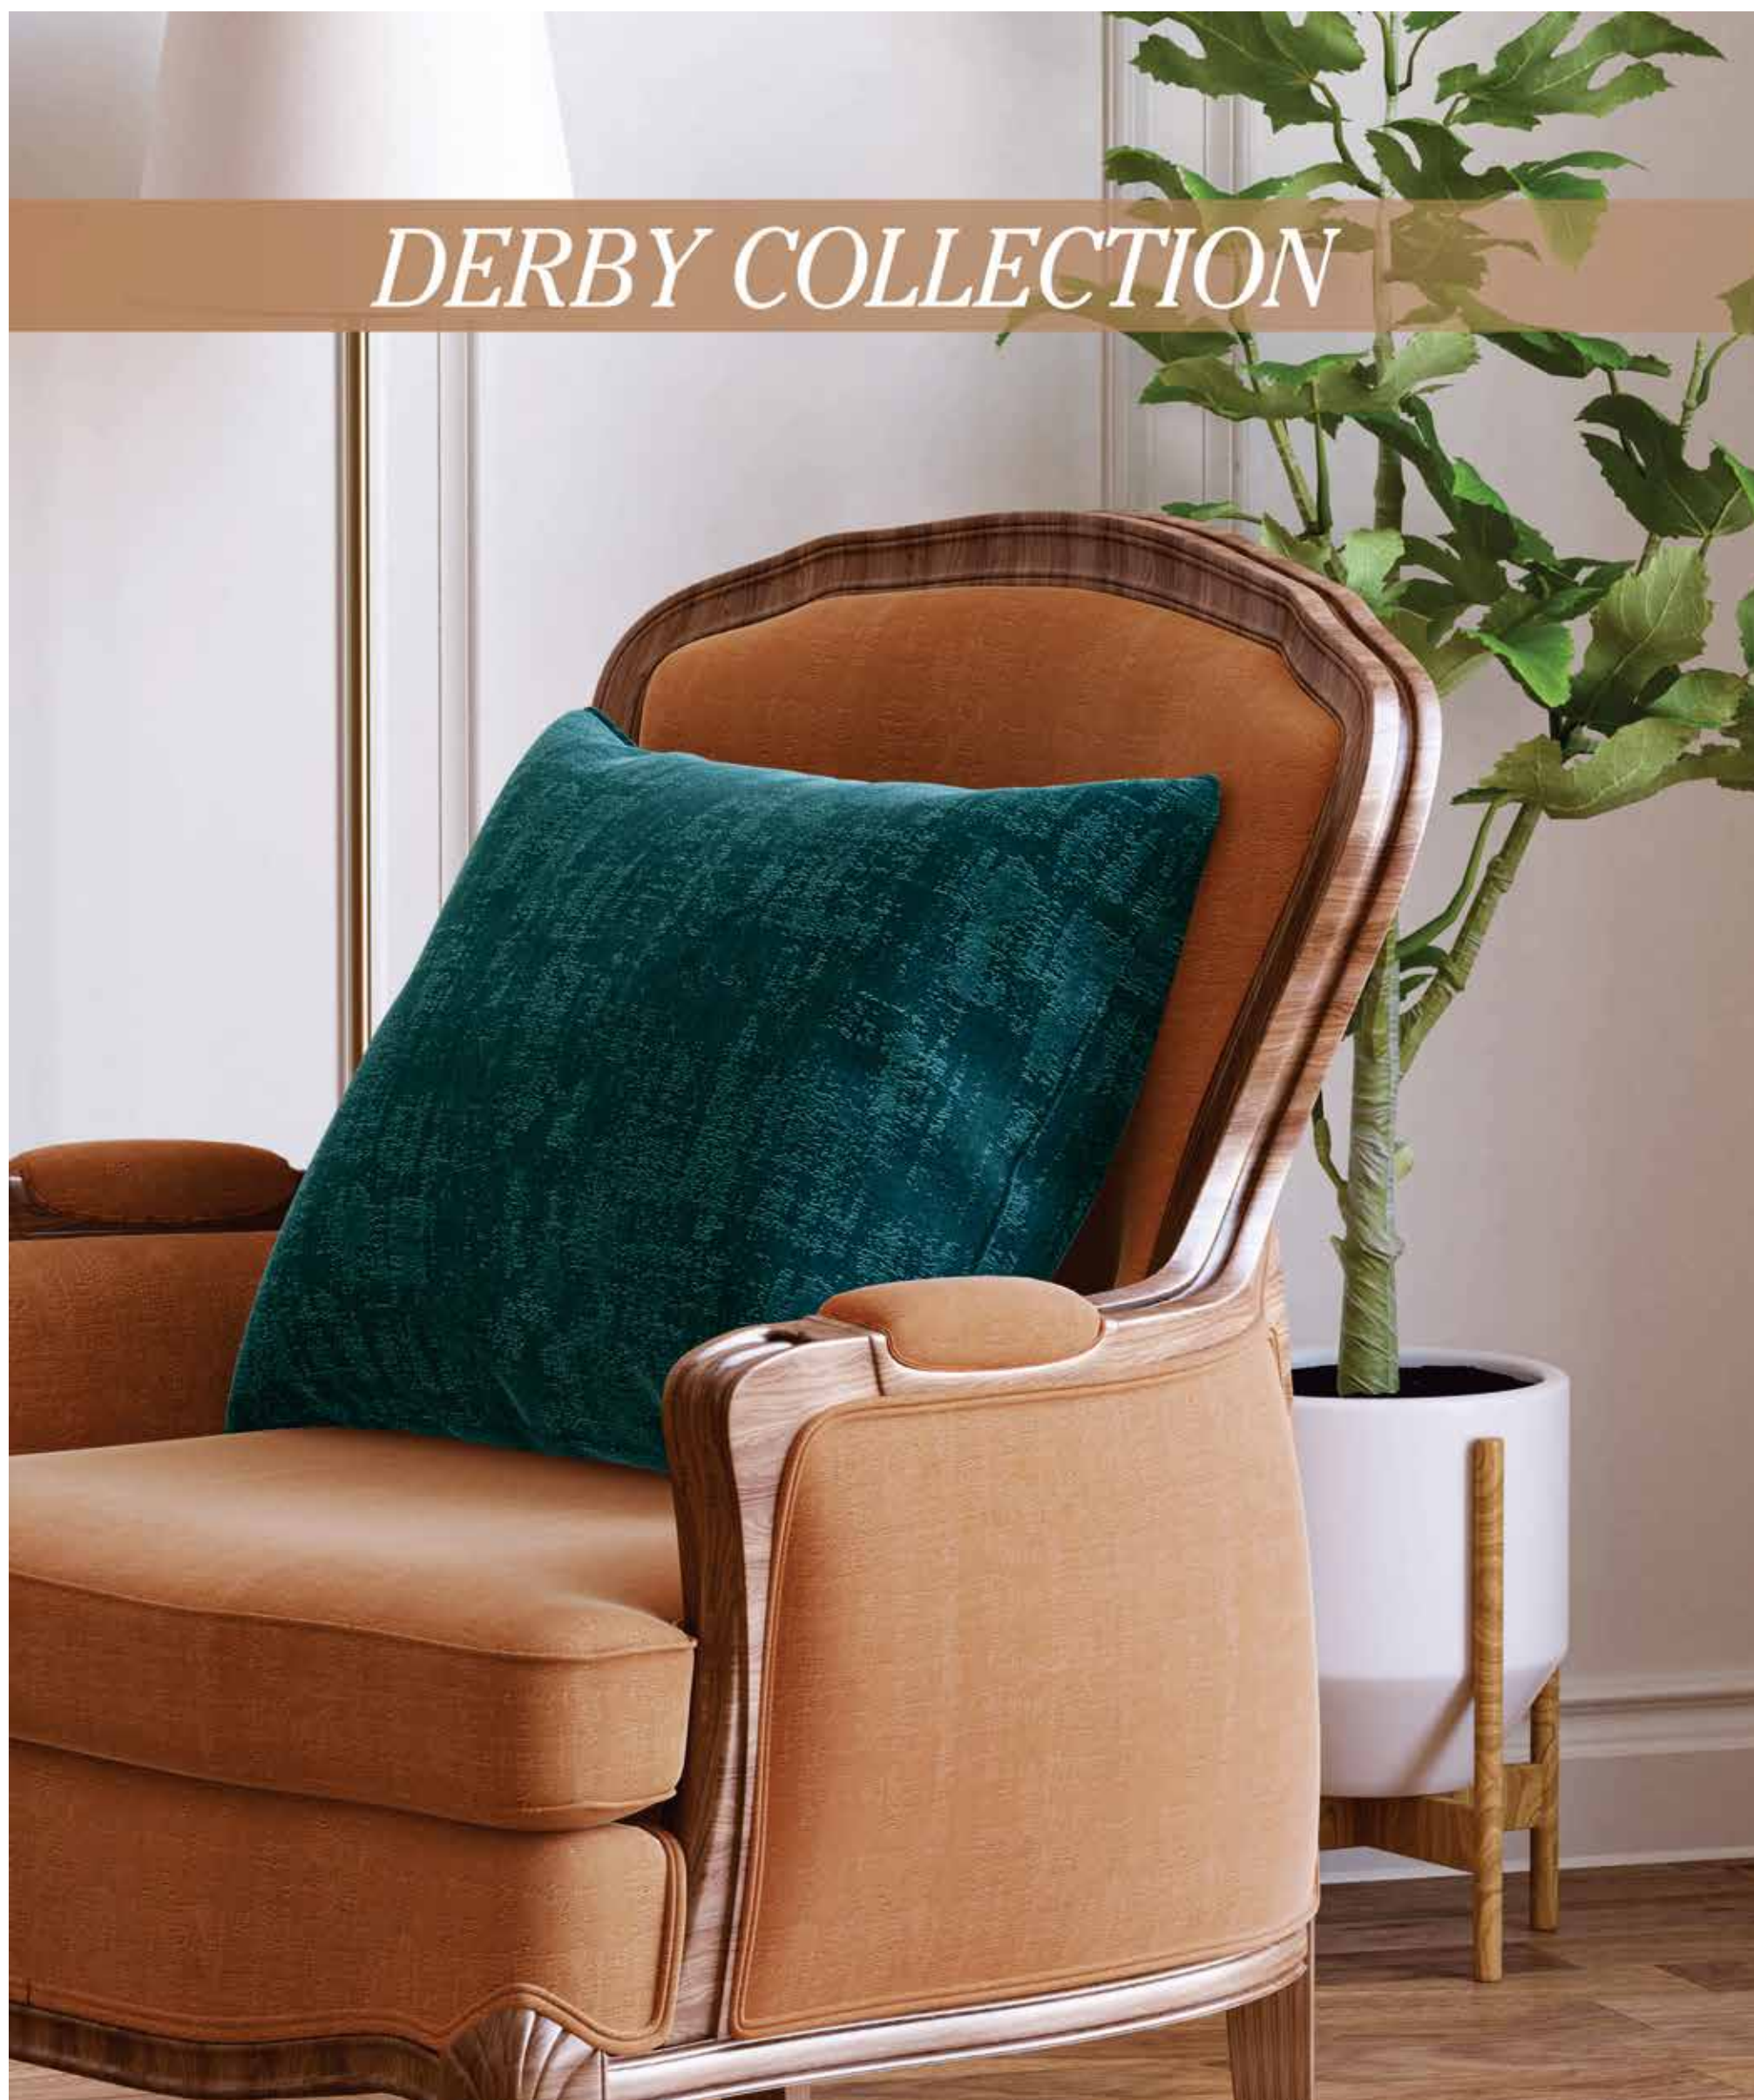

DERBY COLLECTION